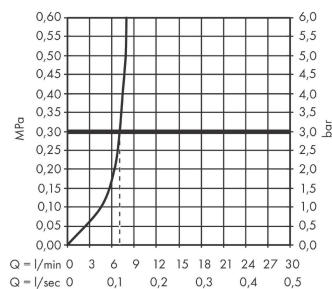

Metropol

Single lever bidet mixer with lever handle and push-open waste set

Finish: **Brushed Black Chrome** Article Number: **32520340**

Description

product features

- consists of: single lever bidet mixer, waste set
- projection: 129 mm
- spout height: 100 mm
- ball-pivot joint
- spray type: LaminarSpray
- maximum flow rate at 3 bar: 7,5 l/min
- ceramic cartridge
- temperature limitation adjustable
- suitable for continuous flow water heaters
- material waste set: metal
- connection type: G 3/8 hose connections
- connection dimension: DN15

Design awards

Product image

Scale drawing

Flowchart