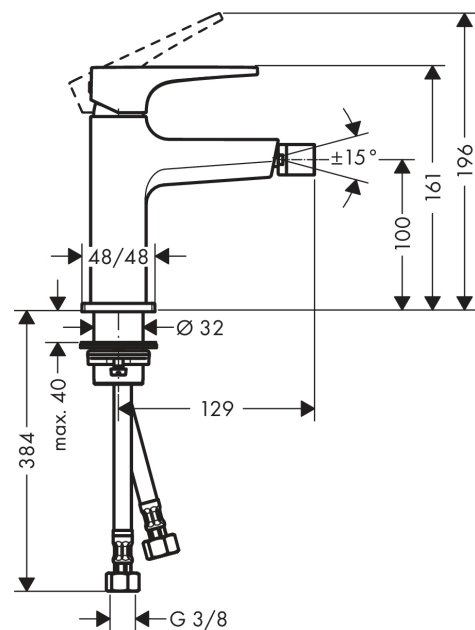

##### product features

- consists of: single lever bidet mixer, waste set
- projection: 129 mm
- spout height: 100 mm
- ball-pivot joint
- spray type: LaminarSpray
- maximum flow rate at 3 bar: 7,5 l/min
- ceramic cartridge
- temperature limitation adjustable
- suitable for continuous flow water heaters
- material waste set: metal
- connection type: G 3/8 hose connections
- connection dimension: DN15

#### Flowchart

**Metropol**  
**Single lever bidet mixer with lever handle and push-open waste set**  
 Finish: **Brushed Black Chrome** Article Number: **32520340**

**Exploded Drawing**

Year of production: >11/19

## Metropol

Single lever bidet mixer with lever handle and push-open waste set

Finish: **Brushed Black Chrome** Article Number: **32520340**

### Spare part list

Year of production: >11/19

Pos.	Description	Article Number	PC	PU
1	handle	92995340	62	1
2	screw cover	95704000	1	1
3	flange	92625340	58	1
4	nut	92689000	7	1
5	O-ring 27x1,5	92527000	3	1
6	O-ring 25x1,5	98146000	2	1
7	cartridge, assy	97685000	11	1
8	seal	98865000	8	1
9	adapter for cartridge	92628000	6	1
10	adapter for cartridge	98866000	8	1
11	O-ring 23x2	98398000	1	1
12	aerator laminar M16x1 (7 l/min)	97360340	59	1
13	ball joint	97362340	59	1
14	O-ring 32x1,5	92936000	1	1
15	escutcheon	93048340	59	1
16	fixing set (Ø 32)	13961000	7	1
17	flat seal	98749000	2	1
18	lever collar	97548000	1	1
19	connection hose 450 mm M8x0,75 G3/8	97206000	8	1
20	O-ring 6,6x1,6	93019000	1	1
a	push-open waste set	50100340	99	1
b	fixation extension 35 mm	13898000	12	1