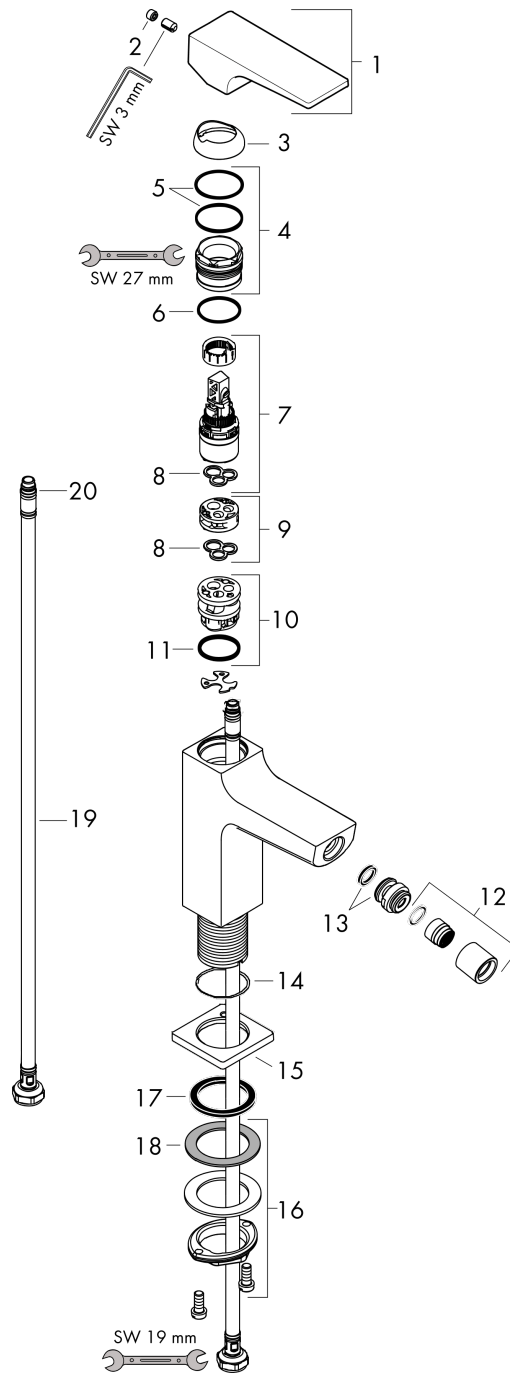

##### product features

- consists of: single lever bidet mixer, waste set
- projection: 129 mm
- spout height: 100 mm
- ball-pivot joint
- spray type: LaminarSpray
- maximum flow rate at 3 bar: 7,5 l/min
- ceramic cartridge
- temperature limitation adjustable
- suitable for continuous flow water heaters
- material waste set: metal
- connection type: G 3/8 hose connections
- connection dimension: DN15

#### Scale drawing

#### Flowchart

**Metropol**  
**Single lever bidet mixer with lever handle and push-open waste set**  
 Finish: **Brushed Black Chrome** Article Number: **32520340**

**Exploded Drawing**

Year of production: >11/19

### Spare part list

Year of production: >11/19

Pos.	Description	Article Number	PC	PU
1	handle	92995340	62	1
2	screw cover	95704000	1	1
3	flange	92625340	58	1
4	nut	92689000	7	1
5	O-ring 27x1,5	92527000	3	1
6	O-ring 25x1,5	98146000	2	1
7	cartridge, assy	97685000	11	1
8	seal	98865000	8	1
9	adapter for cartridge	92628000	6	1
10	adapter for cartridge	98866000	8	1
11	O-ring 23x2	98398000	1	1
12	aerator laminar M16x1 (7 l/min)	97360340	59	1
13	ball joint	97362340	59	1
14	O-ring 32x1,5	92936000	1	1
15	escutcheon	93048340	59	1
16	fixing set (Ø 32)	13961000	7	1
17	flat seal	98749000	2	1
18	lever collar	97548000	1	1
19	connection hose 450 mm M8x0,75 G3/8	97206000	8	1
20	O-ring 6,6x1,6	93019000	1	1
a	push-open waste set	50100340	99	1
b	fixation extension 35 mm	13898000	12	1